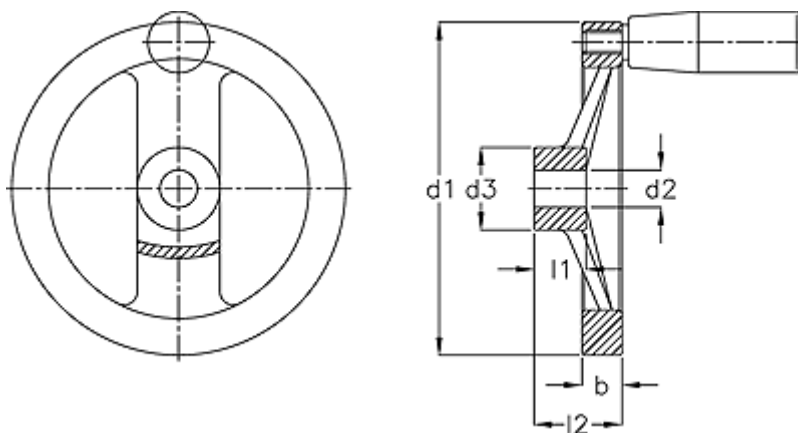

Data Sheet

Article number: 201280332
Description: E+G Handwheel
GN 322-200-B18-R

Measures

b	= 20.5
d1	= 200
d2 H7	= 18
d3	= 42
Handle	= 25
l1	= 24
l2	= 45